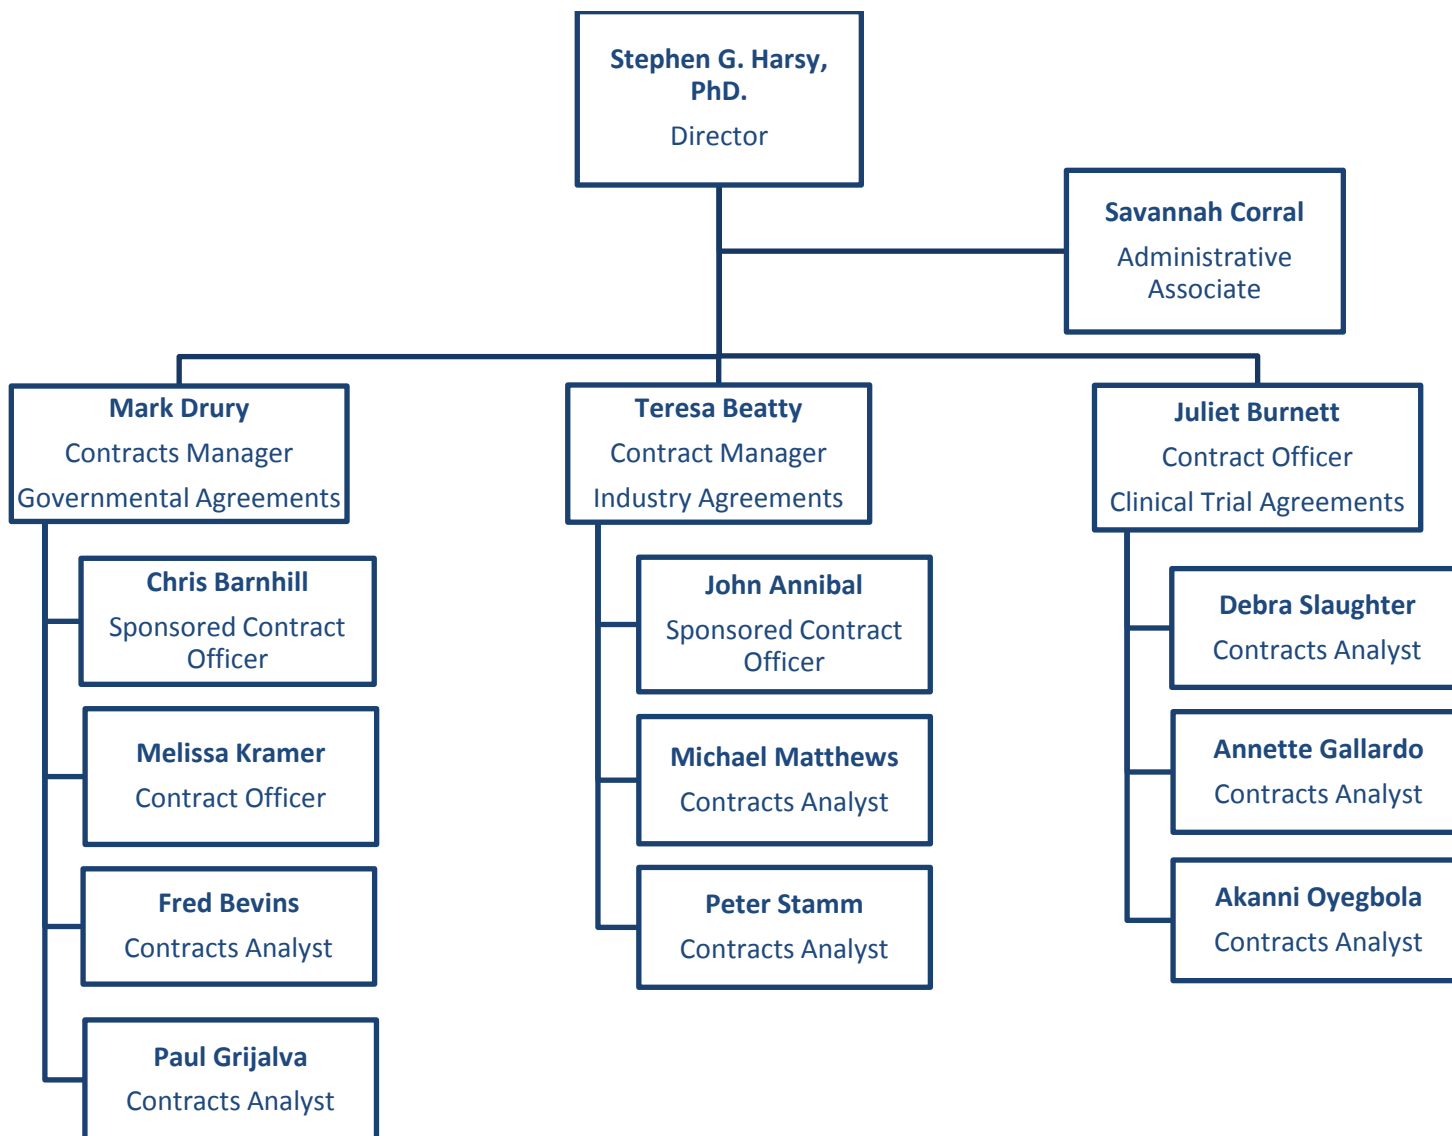

Contract & Research Support Program Organizational Chart

CRSP has a total of 15 FTEs.